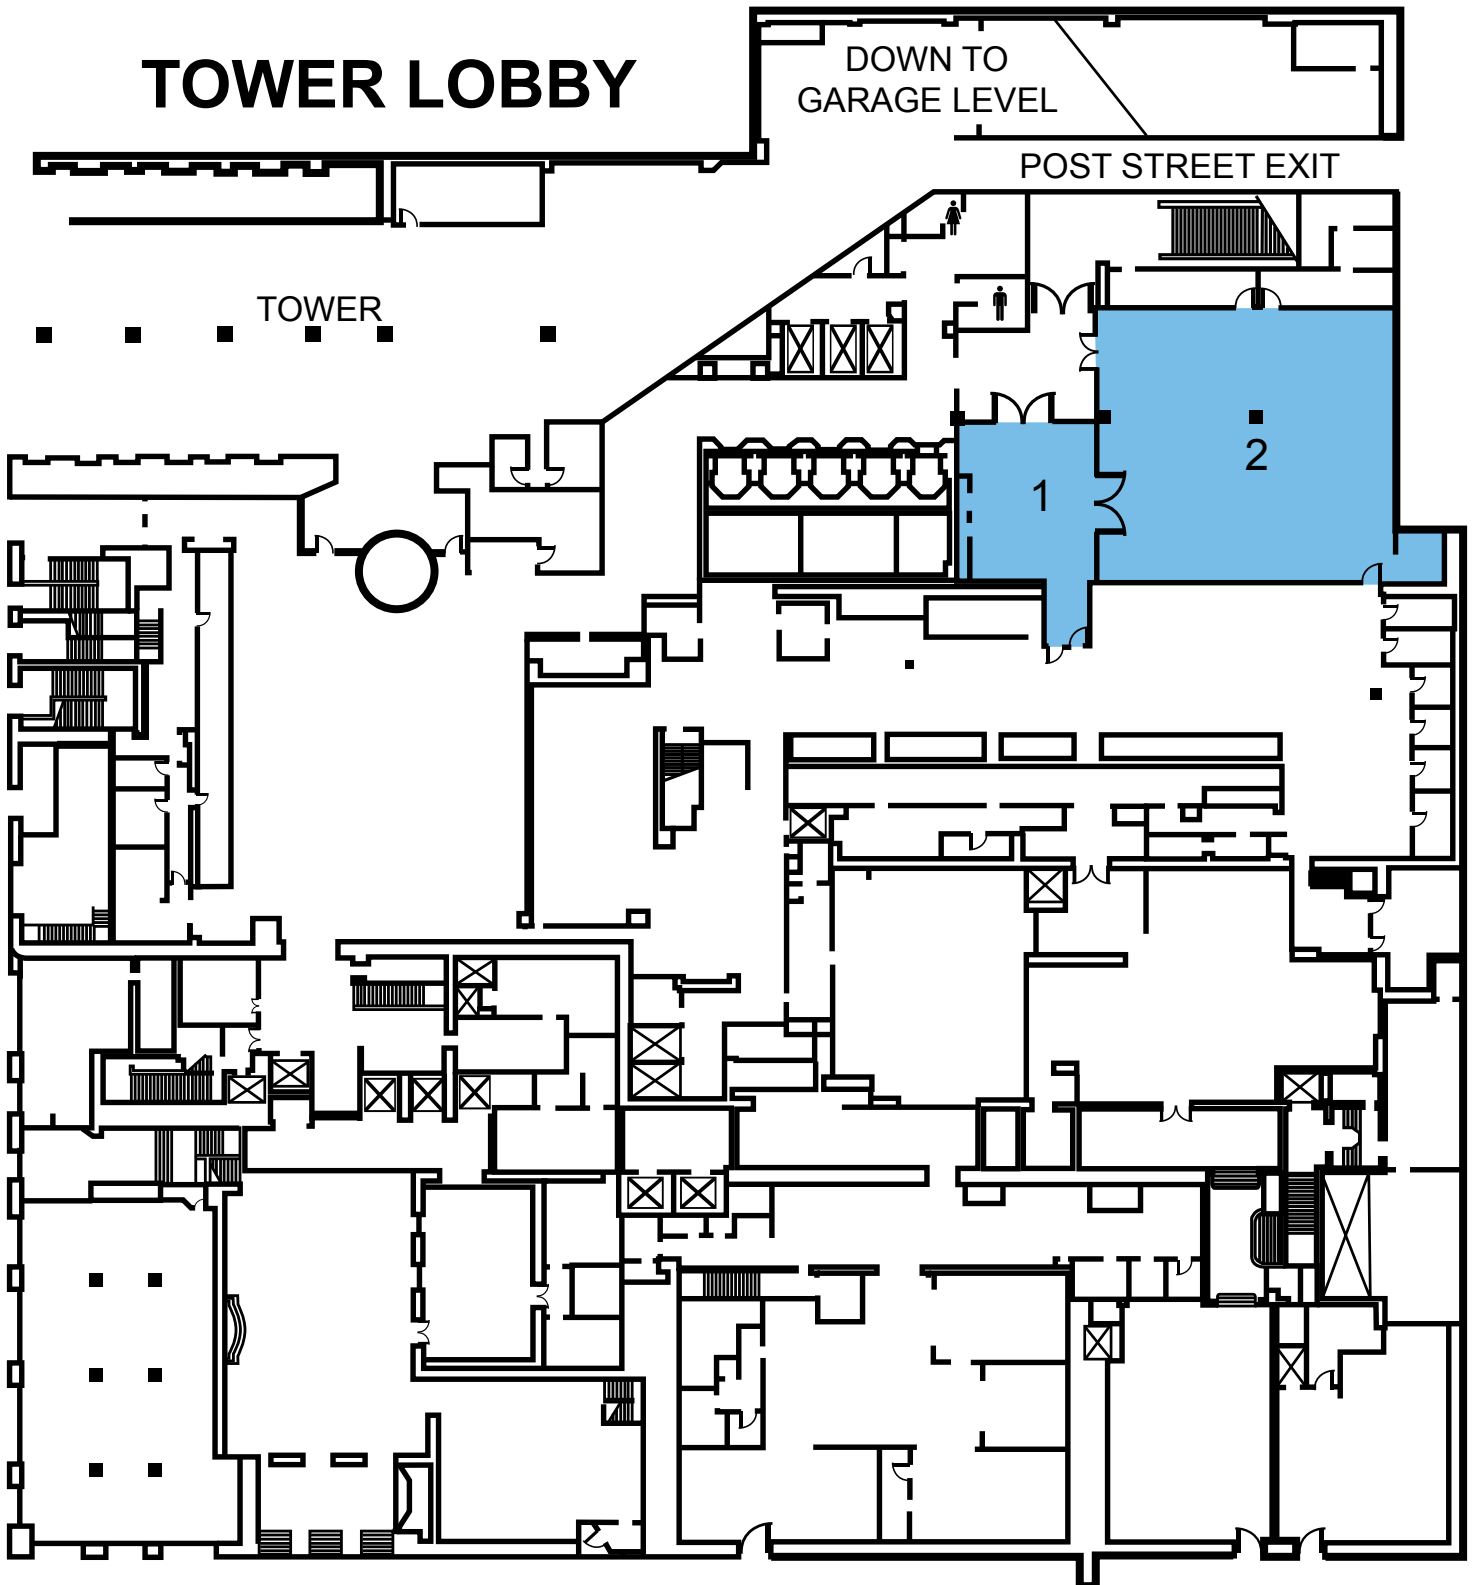

The Westin
San Francisco

TOWER LOBBY

DOWN TO
GARAGE LEVEL

POST STREET EXIT

TOWER

- 1. TOWER SALON B
- 2. TOWER SALON A

MEZZANINE

- 1. GEORGIAN ROOM
- 2. BORGIA ROOM
- 3. COLONIAL ROOM
- 4. ITALIAN ROOM
- 5. GRAND BALLROOM

SECOND FLOOR

1. SUSSEX ROOM
2. DERBY ROOM
3. YORKSHIRE ROOM
4. HAMPTON ROOM
5. BOARD ROOM
6. ESSEX ROOM
7. MAYFAIR ROOM
8. OLYMPIC ROOM
9. ASCOT ROOM
10. VICTORIAN ROOM
11. CAMBRIDGE ROOM
12. BRISTOL ROOM
13. OXFORD ROOM
14. KENT ROOM

TWELFTH FLOOR

- 1. CLUB ROOM
- 2. LIBRARY
- 3. STUDY
- 4. EAST ROOM

THIRTY SECOND FLOOR