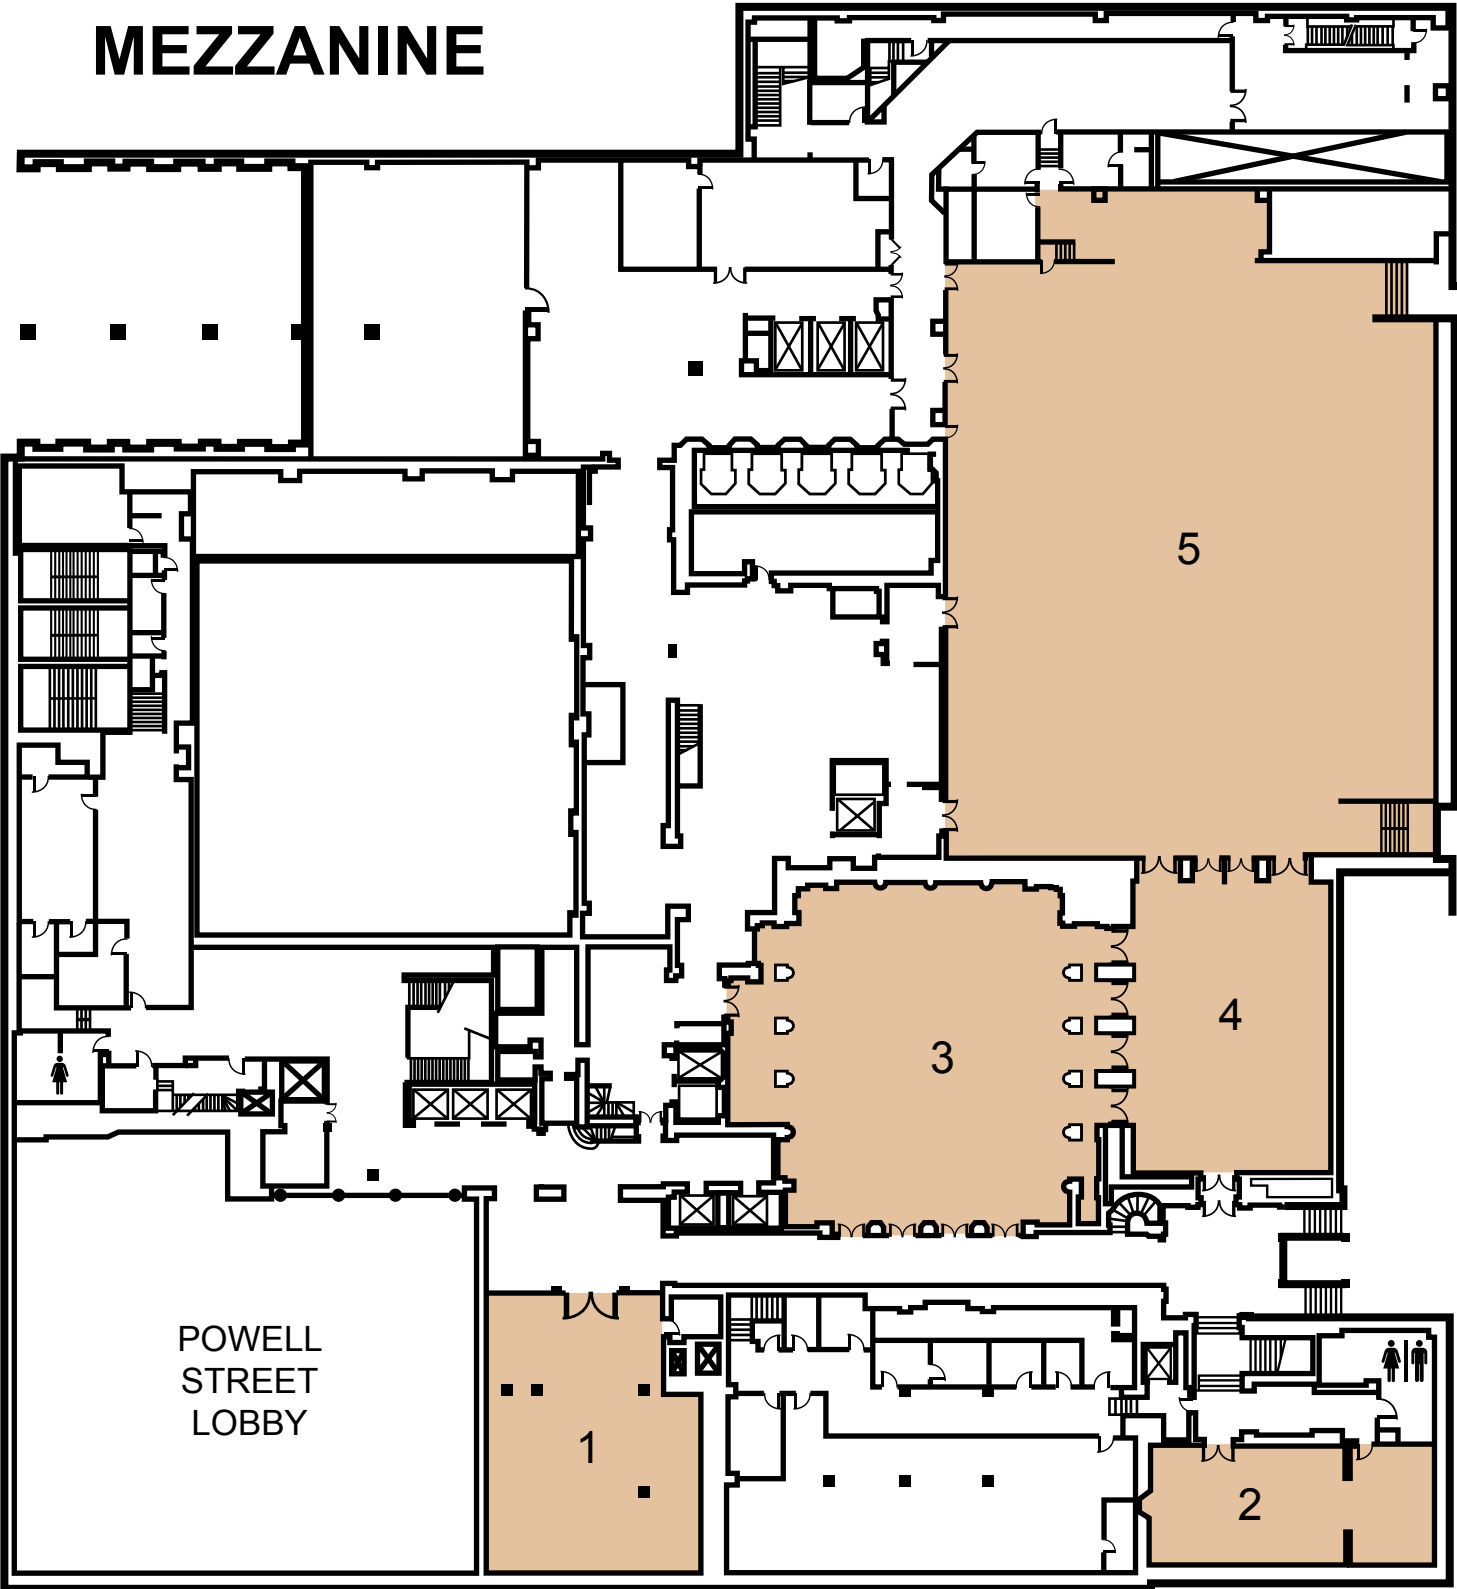

The Westin
San Francisco

TOWER LOBBY

DOWN TO
GARAGE LEVEL

POST STREET EXIT

TOWER

- 1. TOWER SALON B
- 2. TOWER SALON A

MEZZANINE

- 1. GEORGIAN ROOM
- 2. BORGIA ROOM
- 3. COLONIAL ROOM
- 4. ITALIAN ROOM
- 5. GRAND BALLROOM

SECOND FLOOR

1. SUSSEX ROOM
2. DERBY ROOM
3. YORKSHIRE ROOM
4. HAMPTON ROOM
5. BOARD ROOM
6. ESSEX ROOM
7. MAYFAIR ROOM
8. OLYMPIC ROOM
9. ASCOT ROOM
10. VICTORIAN ROOM
11. CAMBRIDGE ROOM
12. BRISTOL ROOM
13. OXFORD ROOM
14. KENT ROOM

TWELFTH FLOOR

- 1. CLUB ROOM
- 2. LIBRARY
- 3. STUDY
- 4. EAST ROOM

THIRTY SECOND FLOOR