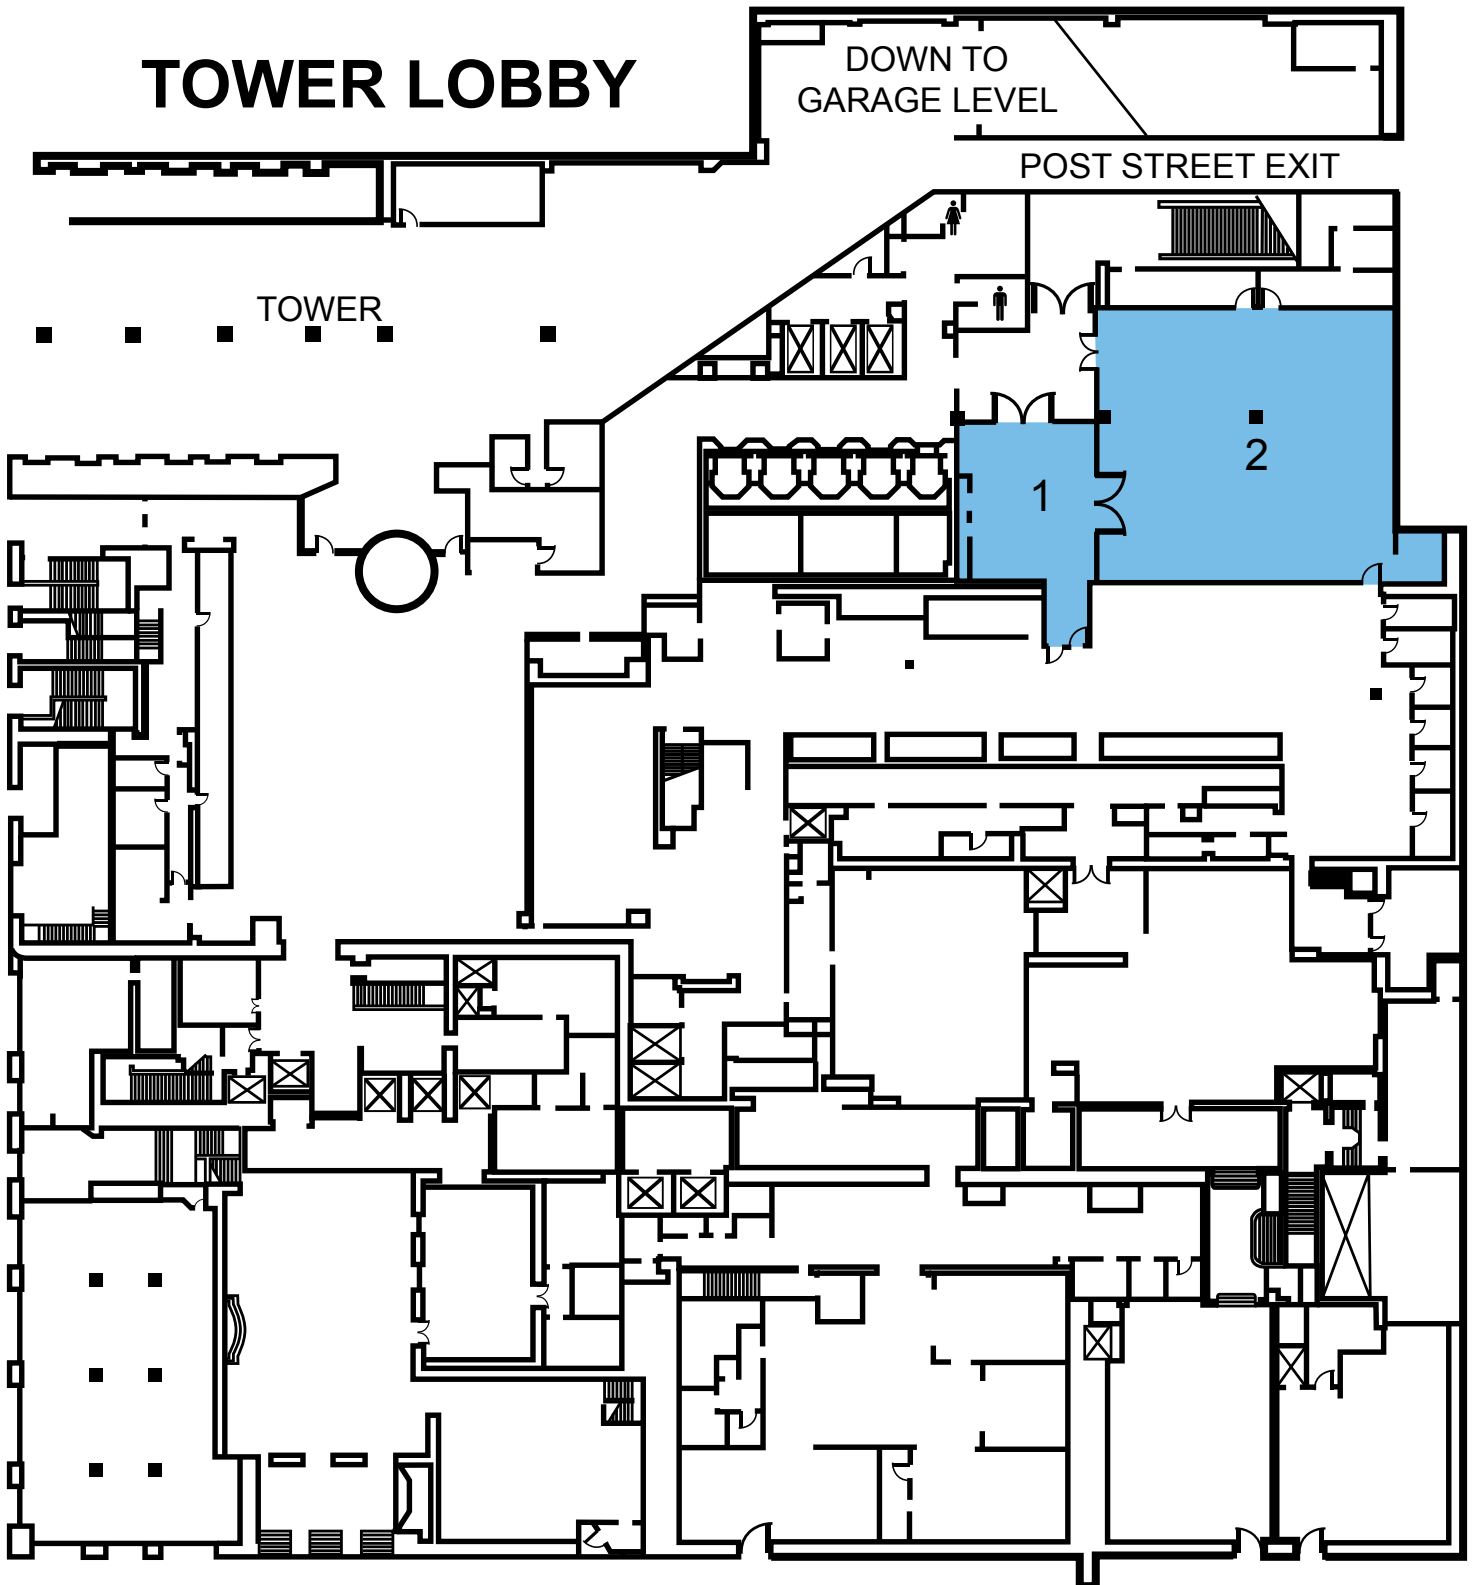

The Westin
San Francisco

TOWER LOBBY

DOWN TO
GARAGE LEVEL

POST STREET EXIT

TOWER

- 1. TOWER SALON B
- 2. TOWER SALON A