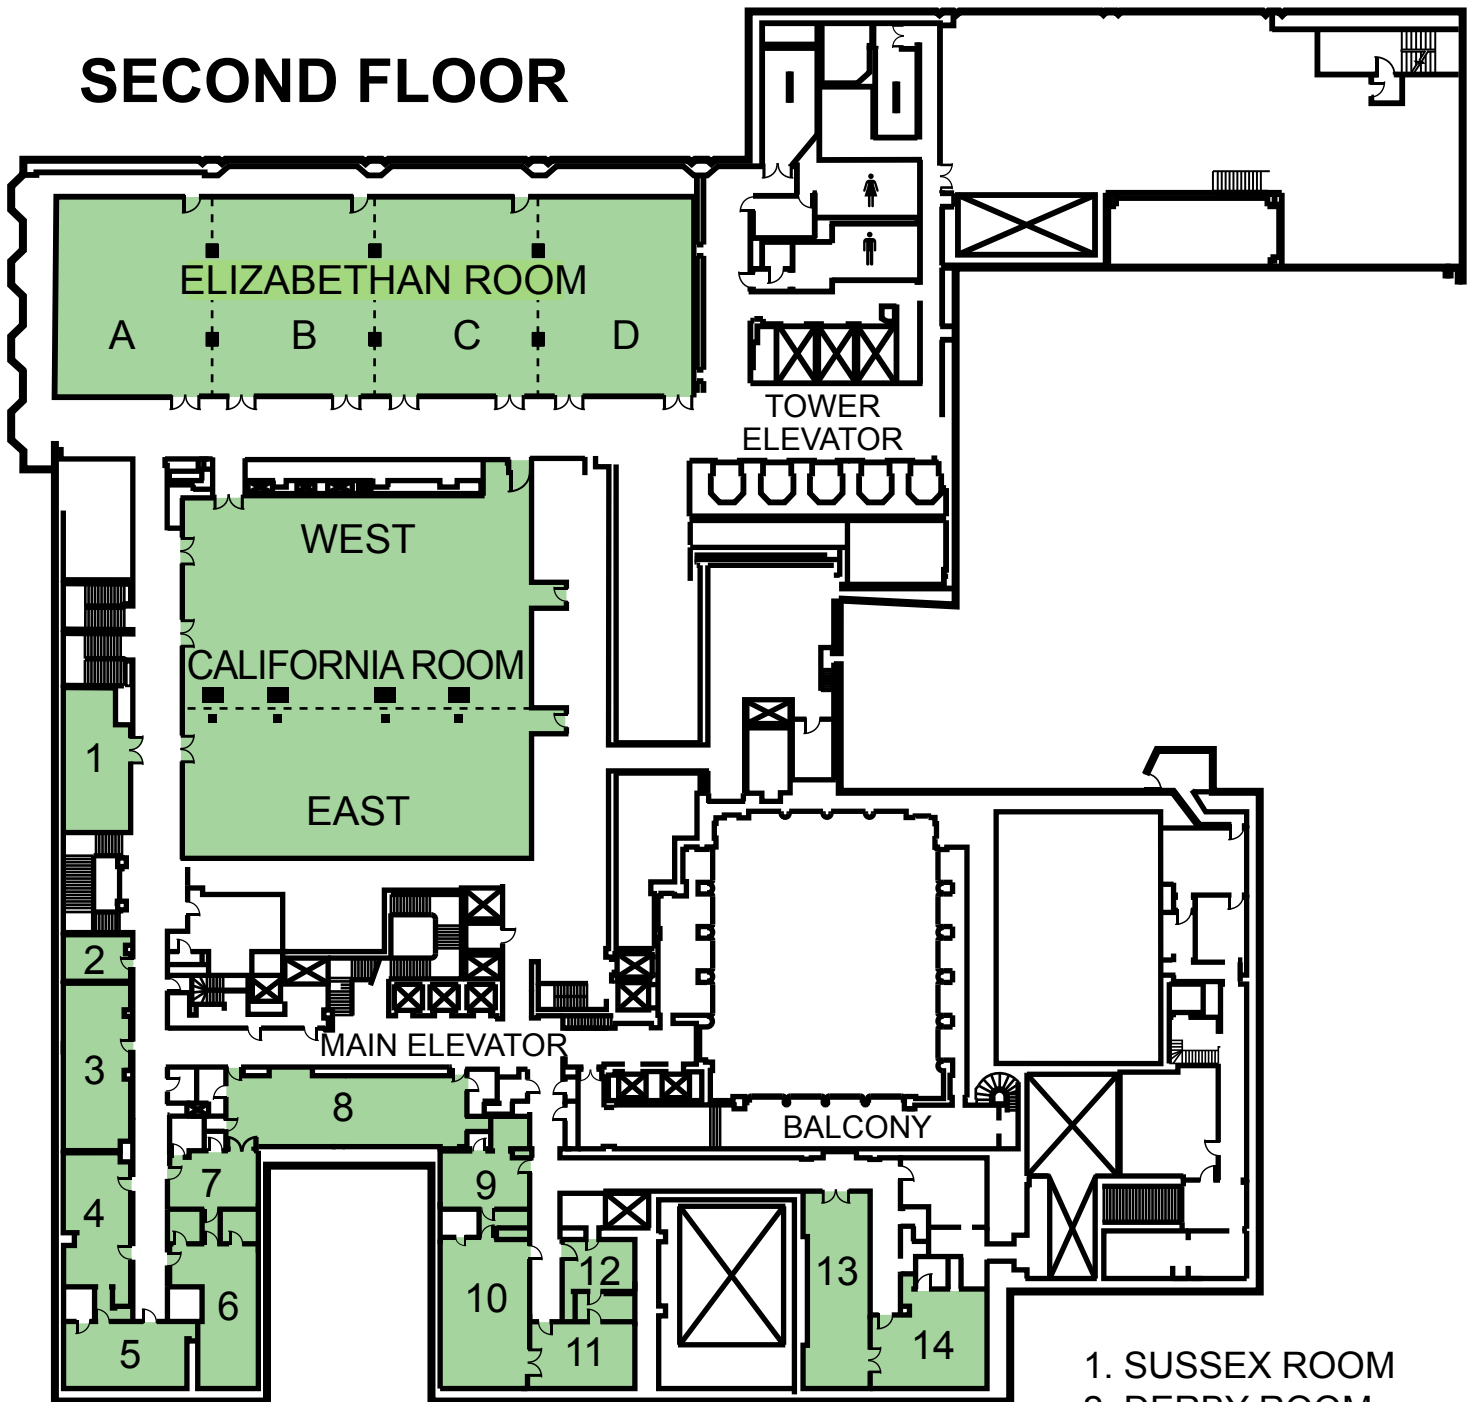

The Westin
San Francisco

TOWER LOBBY

DOWN TO
GARAGE LEVEL

POST STREET EXIT

TOWER

- 1. TOWER SALON B
- 2. TOWER SALON A

MEZZANINE

- 1. GEORGIAN ROOM
- 2. BORGIA ROOM
- 3. COLONIAL ROOM
- 4. ITALIAN ROOM
- 5. GRAND BALLROOM

SECOND FLOOR

1. SUSSEX ROOM
2. DERBY ROOM
3. YORKSHIRE ROOM
4. HAMPTON ROOM
5. BOARD ROOM
6. ESSEX ROOM
7. MAYFAIR ROOM
8. OLYMPIC ROOM
9. ASCOT ROOM
10. VICTORIAN ROOM
11. CAMBRIDGE ROOM
12. BRISTOL ROOM
13. OXFORD ROOM
14. KENT ROOM

TWELFTH FLOOR

- 1. CLUB ROOM
- 2. LIBRARY
- 3. STUDY
- 4. EAST ROOM

THIRTY SECOND FLOOR