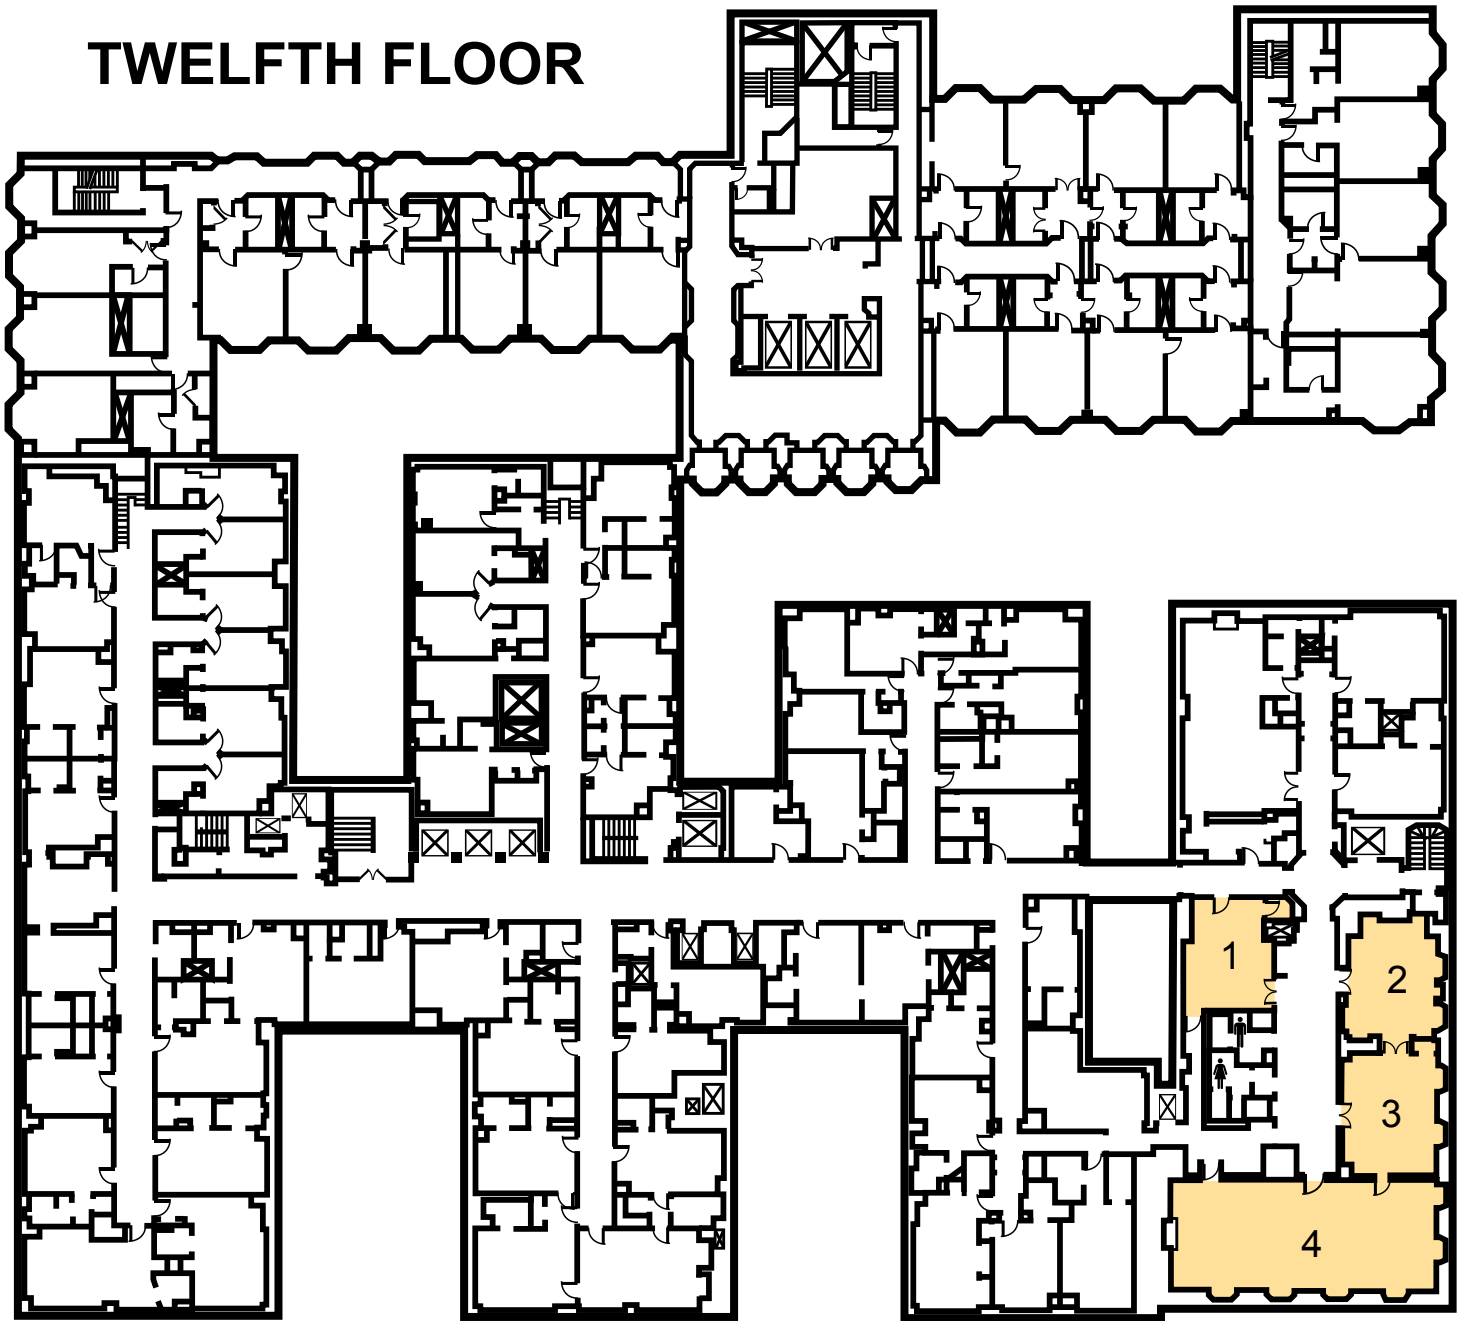

The Westin
San Francisco

TOWER LOBBY

DOWN TO
GARAGE LEVEL

POST STREET EXIT

TOWER

- 1. TOWER SALON B
- 2. TOWER SALON A

MEZZANINE

- 1. GEORGIAN ROOM
- 2. BORGIA ROOM
- 3. COLONIAL ROOM
- 4. ITALIAN ROOM
- 5. GRAND BALLROOM

SECOND FLOOR

1. SUSSEX ROOM
2. DERBY ROOM
3. YORKSHIRE ROOM
4. HAMPTON ROOM
5. BOARD ROOM
6. ESSEX ROOM
7. MAYFAIR ROOM
8. OLYMPIC ROOM
9. ASCOT ROOM
10. VICTORIAN ROOM
11. CAMBRIDGE ROOM
12. BRISTOL ROOM
13. OXFORD ROOM
14. KENT ROOM

TWELFTH FLOOR

- 1. CLUB ROOM
- 2. LIBRARY
- 3. STUDY
- 4. EAST ROOM

THIRTY SECOND FLOOR